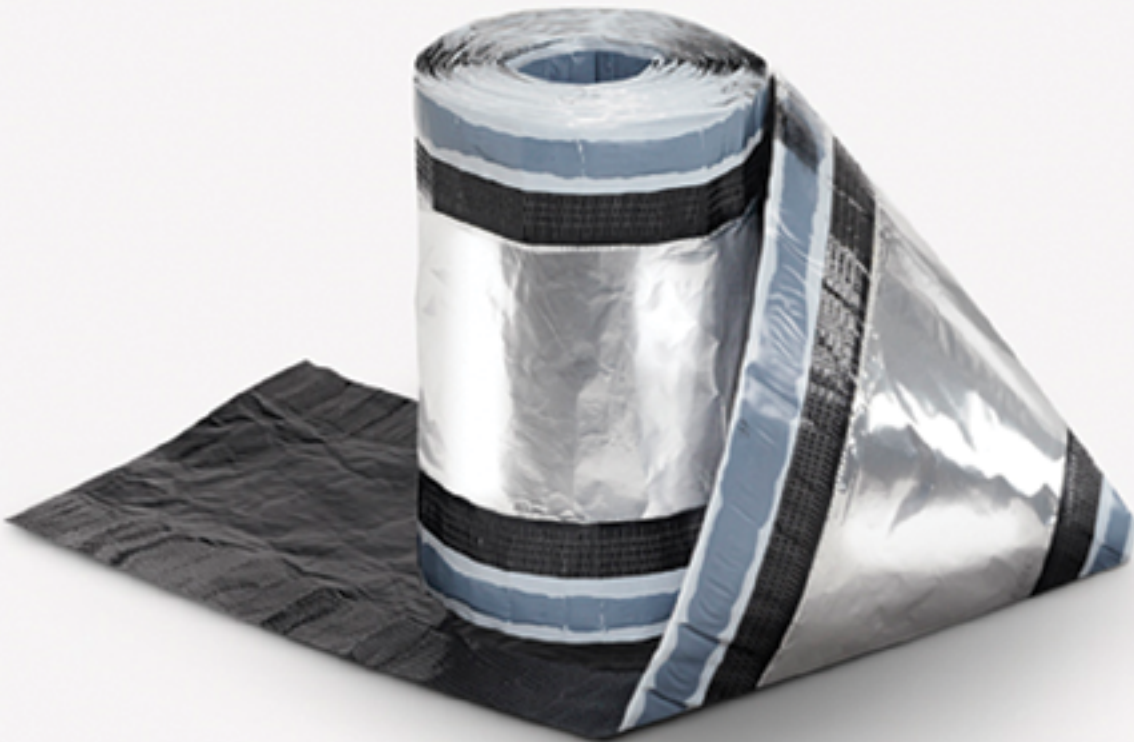

# Zephyr Block™

UNIVERSAL HIP AND RIDGE WEATHER BLOCK

WEATHER  
RESISTANT

EASY  
INSTALLATION

SAVE  
TIME & MONEY

LIGHTWEIGHT

- Moldable weather block
- Blocks entry of wind driven moisture between field and trim tiles
- Rollable installation saves time and reduces labor costs
- Adhesion and flexible to work with all tile profiles
- Available in 2 width sizes
- UV resistant

## FEATURES AND BENEFITS

Zephyr Block™ is the choice for all non-vented weather blocking needs. Manufactured for durability and flexibility, it will reduce installation labor and costs while increasing the longevity of the entire roof. The material composition Polyisobutylene (PIB) between folded aluminum composite foil and Butyl adhesive strips provides the moldability to make this a truly universal weather blocking solution to seal all roof abutments and for all tile profiles.

WEATHER  
RESISTANT

### Weather Block

- High quality adhesive enables a weather tight seal
- Blocks entry of wind driven moisture between field and trim tile

EASY  
INSTALLATION